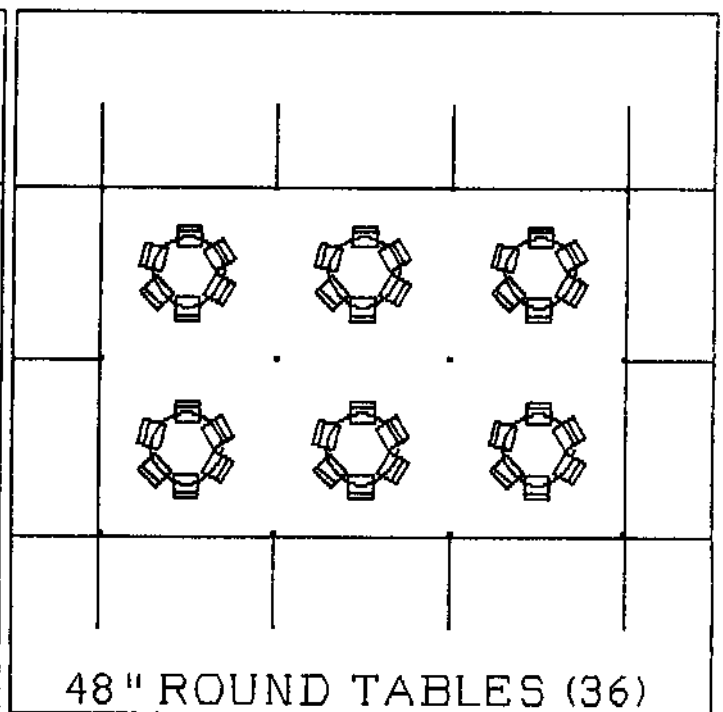

CHAIRS ONLY (100)

48" ROUND TABLES (36)

20X30 ROPE TENT CAPACITIES

60" ROUND TABLES (48)

8' BANQUET TABLES (64)