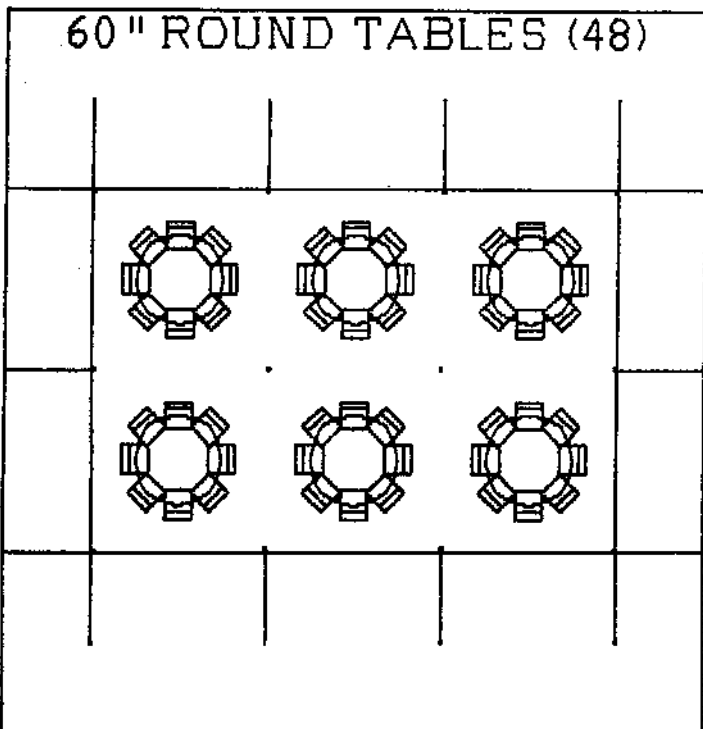

CHAIRS ONLY (100)

48" ROUND TABLES (36)

20X30 ROPE TENT CAPACITIES

60" ROUND TABLES (48)

8' BANQUET TABLES (64)